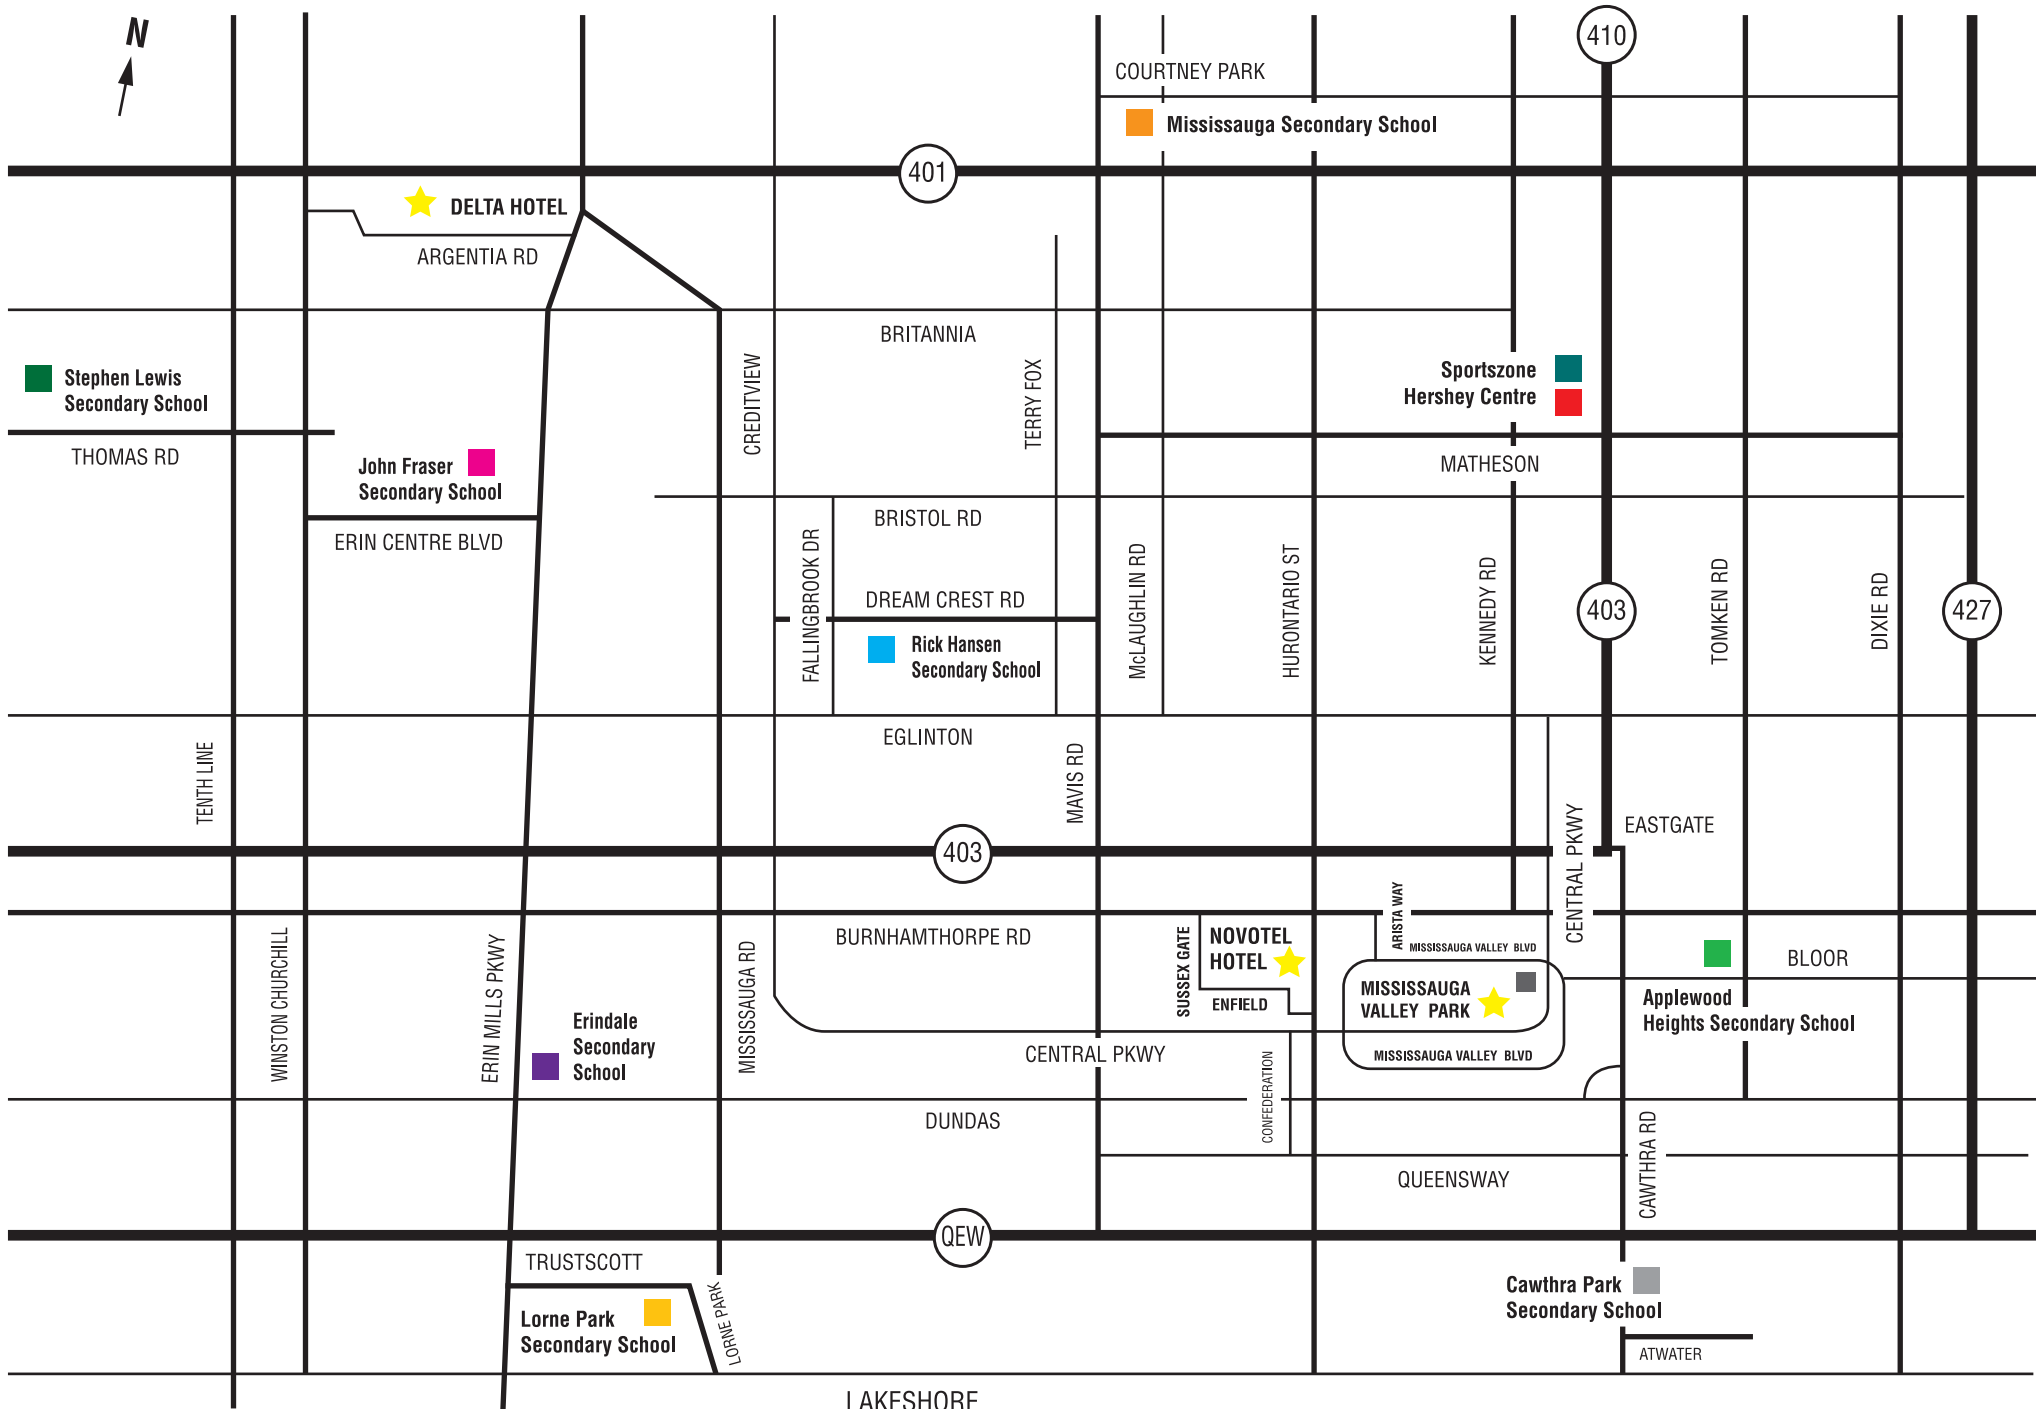

GENERAL MAP FOR HOTELS, HERSHEY CENTRE and SCHOOLS

(map not to scale)

*MISSISSAUGA VALLEY PARK IS BEHIND THE COMMUNITY CENTRE (RECEPTION AT BACK)